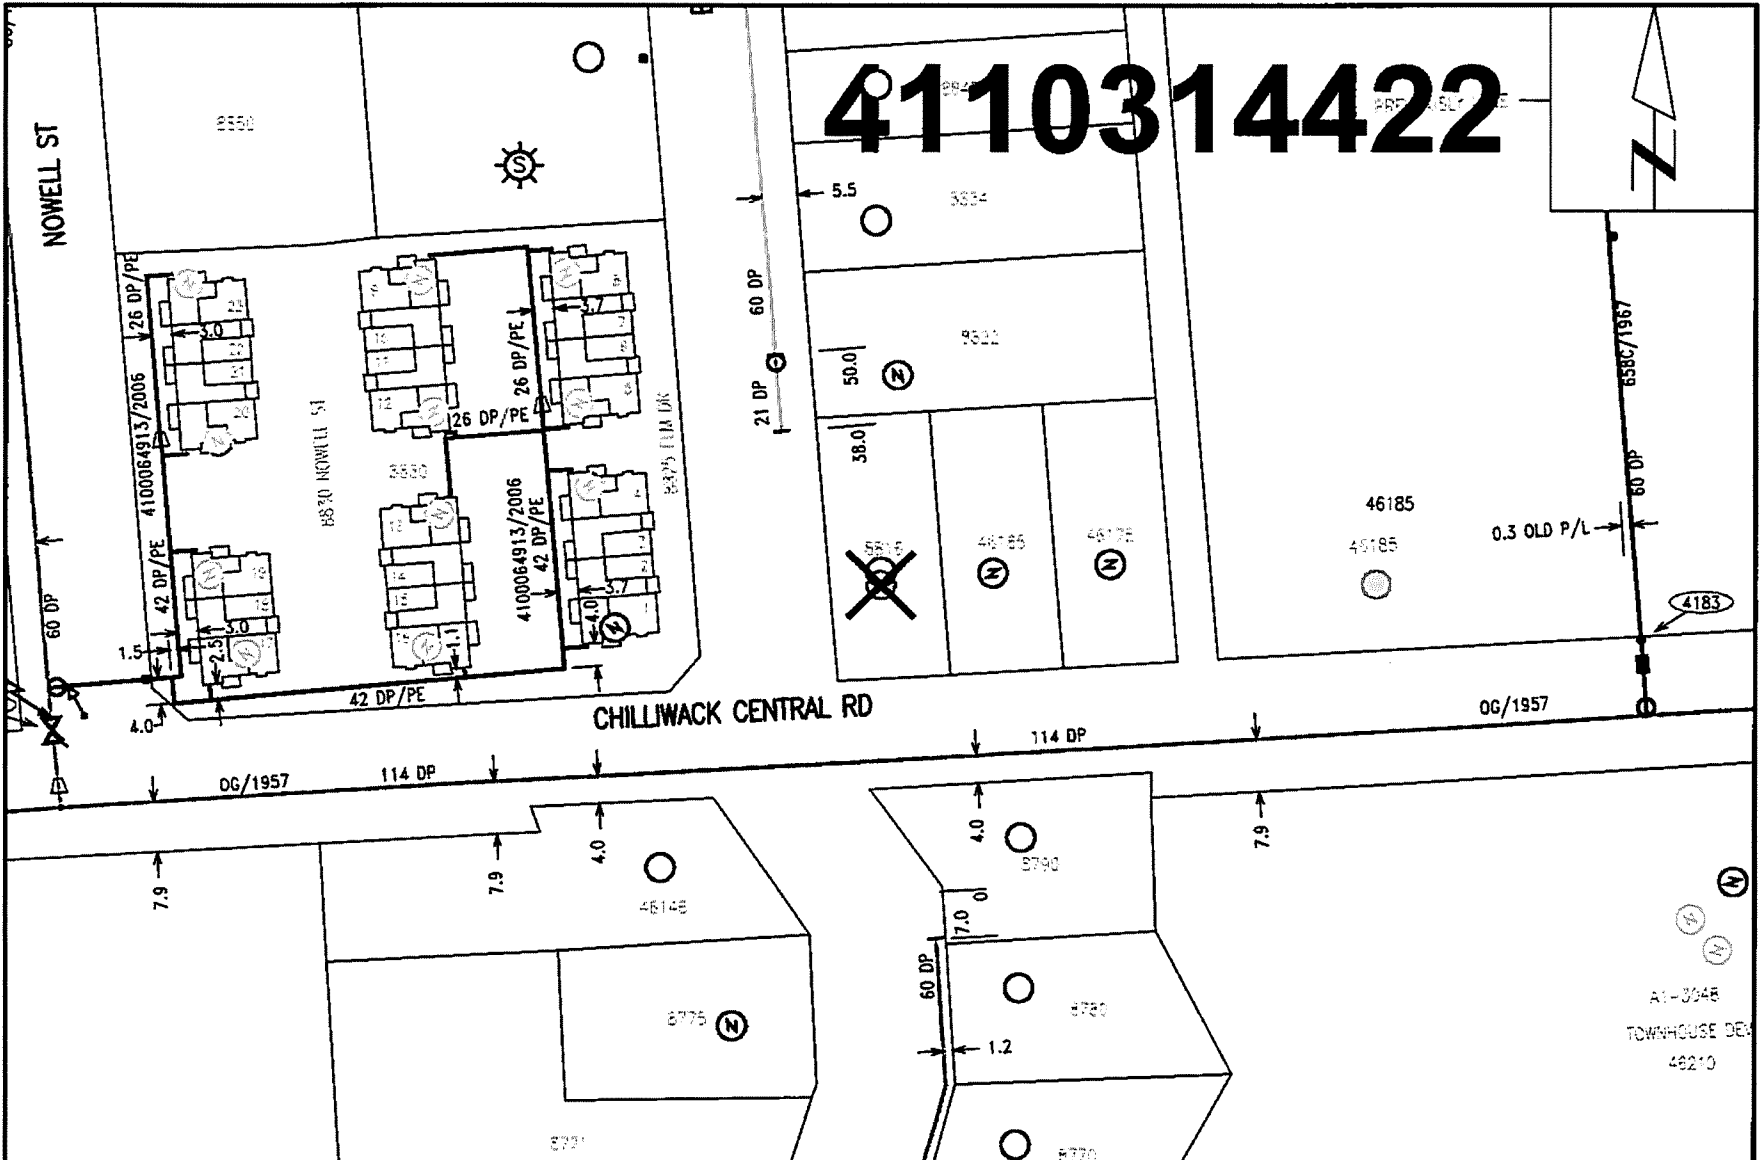

4110314422

Nearest Intersection: Chilliwack Central Rd and Elm Dr.
Distance from lot to intersection is 29 meters (63 degrees South of West).
View Scale: 1:1000

8816 Elm Dr, Chilliwack
Order #: 31034066 Prem #: 252986 City Limits: Chilliwack

X: 1295738354.00 Y: 469115019.00 Select autotext type 2018/11/02